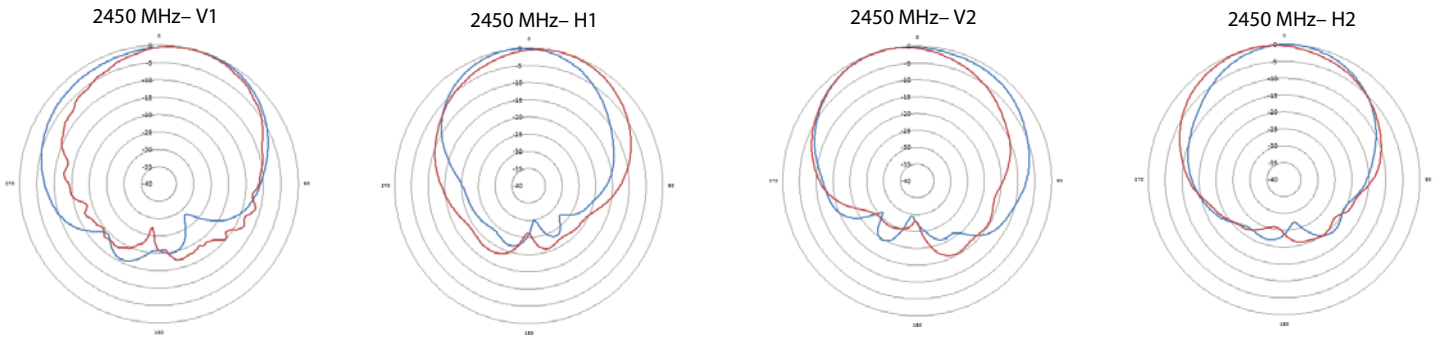

Left Facing Angled Handrail Wi-Fi Antenna

Radiation Patterns at 2.4 GHz

— AZIMUTH
— ELEVATION