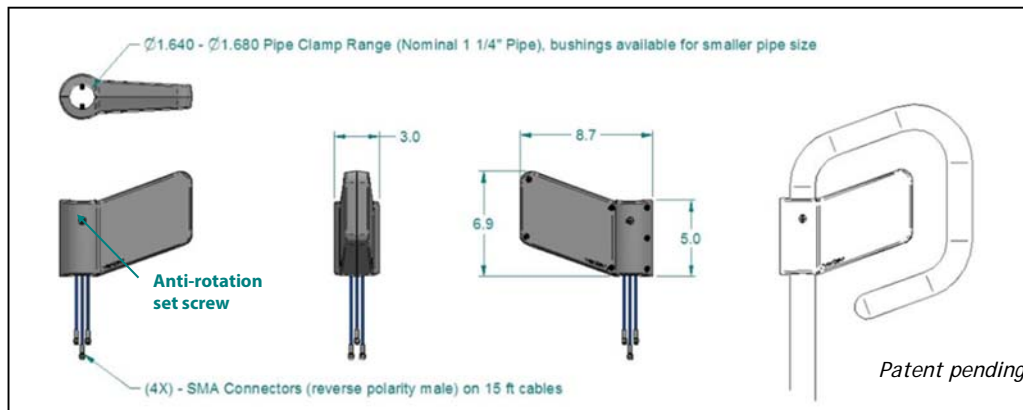

Specifications		
Model	TW-HE-06042-6L	
Frequency Range	2400 ~ 2484 MHz	4900 ~ 5885 MHz
Gain	6 dBi	
VSWR	2:1 Nominal	2:1 Nominal
Polarization	2 x Horizontal 2 x Vertical	
Front-to-Back Ratio	15 dB	18 dB
Port-to-Port Isolation	20 dB	30 dB
Horizontal Beamwidth	90°	75°
Vertical Beamwidth	60°	55°
Impedance	50 Ohms	
Max Power	20 W	
Connector	4 x RPSMA Plug with 15' Pigtails	
Mounting Options	Pipe Mount (Stainless Steel Fasteners)	
Application Environment	IP54	
Dimensions	6.9" x 8.7" x 3"	
Construction	UV Resistant Polycarbonate	
Color	Grey	

For installation instructions visit Handrail Wi-Fi Antenna product pages on www.ventev.com/infra